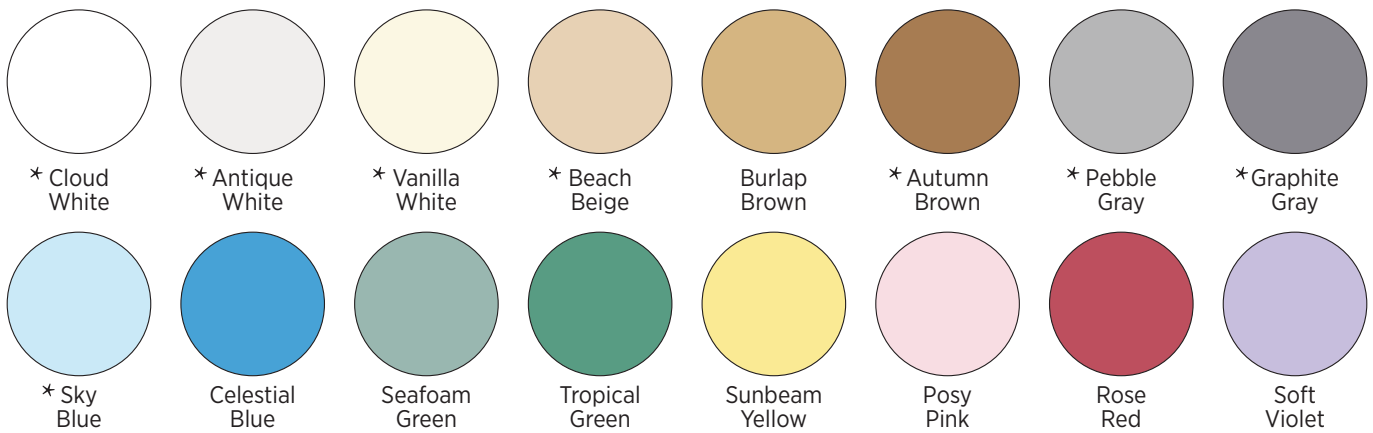

- Best Hide
- Tenacious Adhesion
- Washable & Scrubbable
- Self-Priming
- Low VOC
- Dried Paint is Non-Toxic

ECO- FRIENDLY GRAB & GO COLORS

Eggshell

Evolve® Grab & Go Eco-Friendly Paint is durable, scrubbable, and provides a great hide. This low VOC and low odor paint can be used to provide an eggshell finish on interior walls, doors and trim. Available in gallons and 5-gallons in 18 eggshell colors.

- Incredible Hide
- Eggshell Finish
- For Walls, Doors & Trim
- Durable
- Washable
- Low VOC & Low Odor

Curate your own custom assortment from a choice of 18 colors!

* = Core Assortment. Other colors shown can be substituted or added